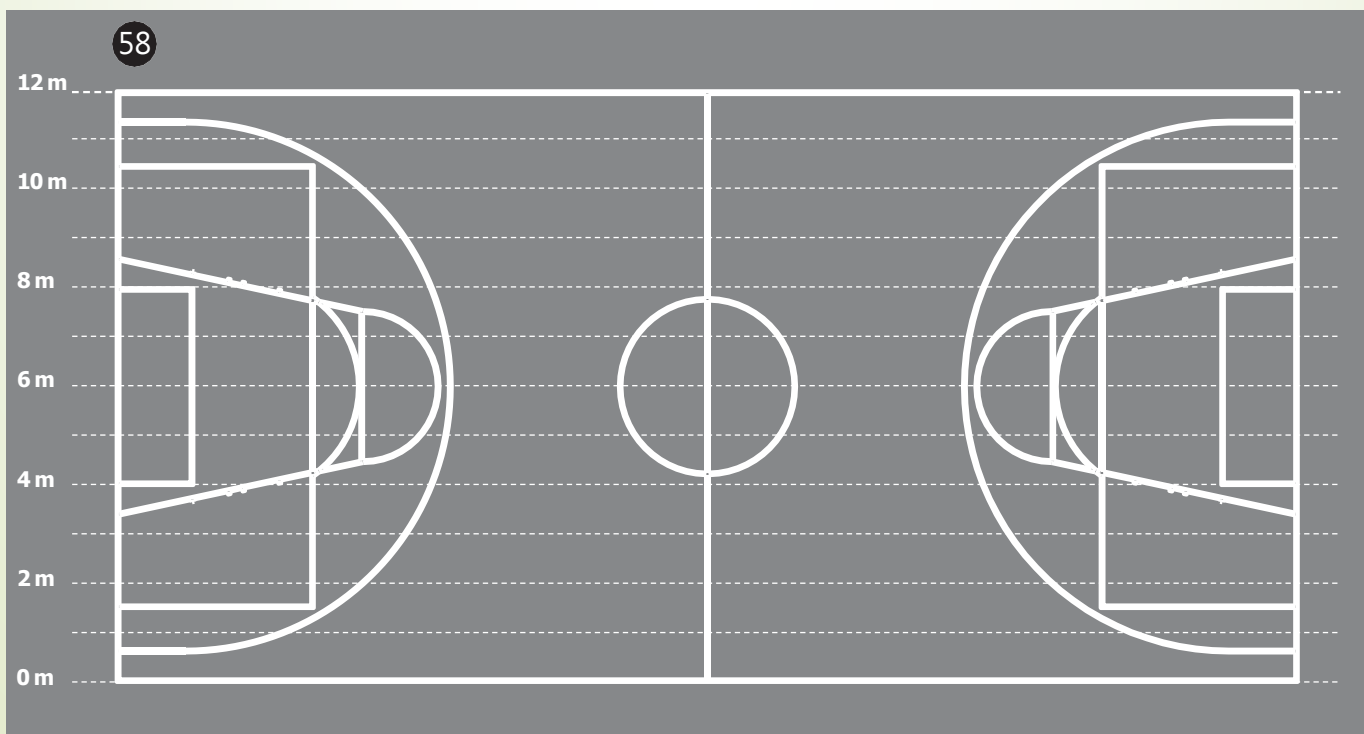

Campos deportivos

No.	Description	Size (mm)	Art. No.
55	Round labyrinth	2000x2000	861453
56	Square labyrinth	4000x4088	956631
57	Multiplication table	5000x5000	850844
58	Multi sport field	24000x12000	842386