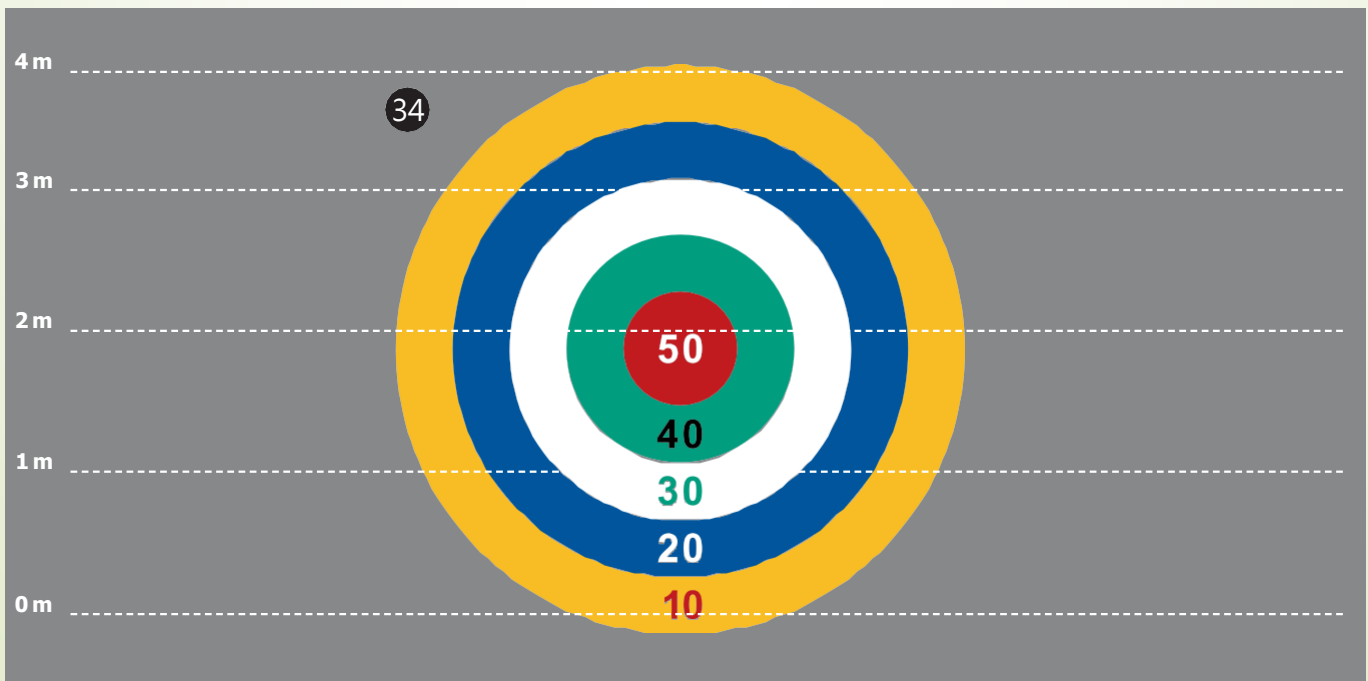

Juegos en 3D

No.	Description	Size (mm)	Art. No.
23	3D hopscotch 1-10	3400x880	861448
24	3D chessboard	3200x3200	861450

Ajedrez y tableros de ajedrez

Ajedrez y tableros de ajedrez

No.	Description	Size (mm)	Art. No.
25	Snake & ladder 1-49	2100x2100	908550
26	Snake & ladder 1-100	5000x5000	970550
27	Chess, letters and numbers	5000x5000	845054
28	Chess 8 x 8	3200x3200	963597
29	Checkers 10 x 10	3000x3000	852578
30	Number table 1-100	3000x3000	905564
31	Hopscotch table 1-100	3000x3000	851071

Ajedrez y tableros de ajedrez

Juegos de tiro al blanco

No.	Description	Size (mm)	Art. No.
32	Ludo	3970x3970	821947
33	Dart board	4000x4000	821194
34	Ring game	4000x4000	820347

Reloj

Pasos

No.	Description	Size (mm)	Art. No.
35	Copy me/mirror me (can be delivered with your national text)	2500x1000	-
36	Colour target	3000x1000	829175
37	Twister	2100x1500	970994
38	Peacock 1-12	3000x3000	843535
39	Octopus clock 1-12	3000x3000	845094
40	Clock face 1-12	2000x2000	821950
41	Round chips - 4 set of 5 pcs. (red / green / yellow / orange / blue)	Ø 100 /unit	861408
42	Round chips - 2 set of 5 pcs. (red / green / yellow / orange / blue)	Ø 200 /unit	861409
43	Round chips - 2 set of 5 pcs. (red / green / yellow / orange / blue)	Ø 300 /unit	861410
44	Round chips - 2 set of 5 pcs. pcs. (red / green / yellow / orange / blue)	Ø 400 /unit	861411
45	Round chips - 1 set of 5 pcs. pcs. (red / green / yellow / orange / blue)	Ø 500 /unit	861412