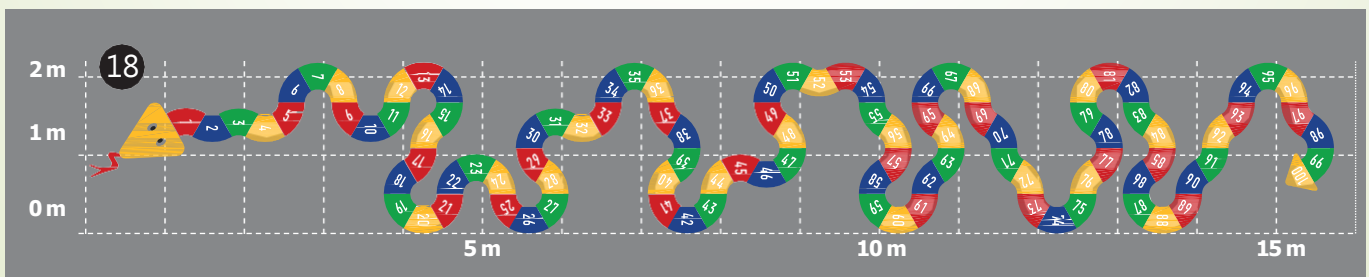

JUEGOS TERMOPLÁSTICOS

 600 900 097

 info@aminapark.com

www.aminapark.com

Rayuela

No.	Description	Size (mm)	Art. No.
1	Hopscotch cloud & sun 1-9	2400x600	861600
2	Hopscotch cloud & sun 1-9	4000x1000	861601
3	Hopscotch cloud & sun 1-8	4000x1000	861602
4	Hopscotch castle 1-8	5150x2700	861454
5	Three legged hopscotch 1-9	3613x3129	903655
6	Rocket hopscotch 1-10	3500x2000	908553
7	Hopscotch 1-10	2850x1000	824031
8	Giraffe hopscotch 1-10	3850x1400	844095

Rayuela

No.	Description	Size (mm)	Art. No.
9	Fish hopscotch 1-9	2700x2136	861452
10	Australian animals hopscotch 1-10	3500x1000	844347
11	Dinosaur hopscotch 1-10	3100x1200	822890

Animales

No.	Description	Size (mm)	Art. No.
12	Snail 1-10	2800x3400	861447
13	Spiral 1-15	3249x3000	970054
14	Snail 1-10	1715x2230	969100
15	Turtle 1-21	2000x1329	951563
16	Number worm 1-20	1742x5100	908549
17	Letter caterpillar a-z (can be delivered in your national alphabet)	2290x6484	-
18	Giant snake 1-100	15713x2155	823278

Geografía

No.	Description	Size (mm)	Art. No.
52	World map	12600x7250	861455
53	Compass (can be delivered in your national alphabet)	3000x3000	-
54	Solar system	Variable	844343

Laberintos

Matemáticas

57

×	1	2	3	4	5	6	7	8	9	10
1	1	2	3	4	5	6	7	8	9	10
2	2	4	6	8	10	12	14	16	18	20
3	3	6	9	12	15	18	21	24	27	30
4	4	8	12	16	20	24	28	32	36	40
5	5	10	15	20	25	30	35	40	45	50
6	6	12	18	24	30	36	42	48	54	60
7	7	14	21	28	35	42	49	56	63	70
8	8	16	24	32	40	48	56	64	72	80
9	9	18	27	36	45	54	63	72	81	90
10	10	20	30	40	50	60	70	80	90	100

No.	Description	Size (mm)	Art. No.
64	DecoMark™ Bend & Shape (one colour, pack of 60)	1000x50	-