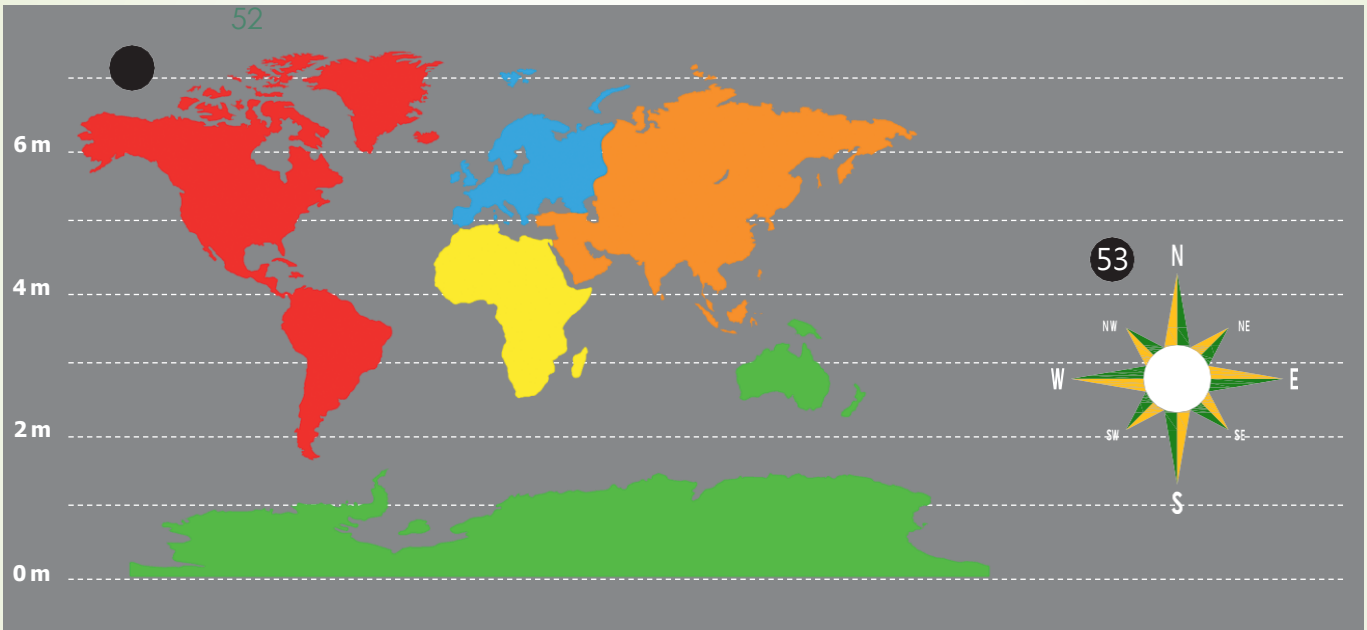

Juegos de pasos

Alfabeto

No.	Description	Size (mm)	Art. No.
46	Footprints bear, set of 5 pairs	300x300	822859
47	Footprints, set of 5 pairs	300x150	825562
48	Animal circle	2930x2930	970997
49	Alphabet shapes (can be delivered in your national alphabet)	Variable	-
50	Alphabet a-z (can be delivered in your national alphabet)	1500x1800	-
51	Alphabet A-Z (can be delivered in your national alphabet)	2000x2400	-

Geografía

No.	Description	Size (mm)	Art. No.
52	World map	12600x7250	861455
53	Compass (can be delivered in your national alphabet)	3000x3000	-
54	Solar system	Variable	844343

Laberintos

Matemáticas

57

×	1	2	3	4	5	6	7	8	9	10
1	1	2	3	4	5	6	7	8	9	10
2	2	4	6	8	10	12	14	16	18	20
3	3	6	9	12	15	18	21	24	27	30
4	4	8	12	16	20	24	28	32	36	40
5	5	10	15	20	25	30	35	40	45	50
6	6	12	18	24	30	36	42	48	54	60
7	7	14	21	28	35	42	49	56	63	70
8	8	16	24	32	40	48	56	64	72	80
9	9	18	27	36	45	54	63	72	81	90
10	10	20	30	40	50	60	70	80	90	100